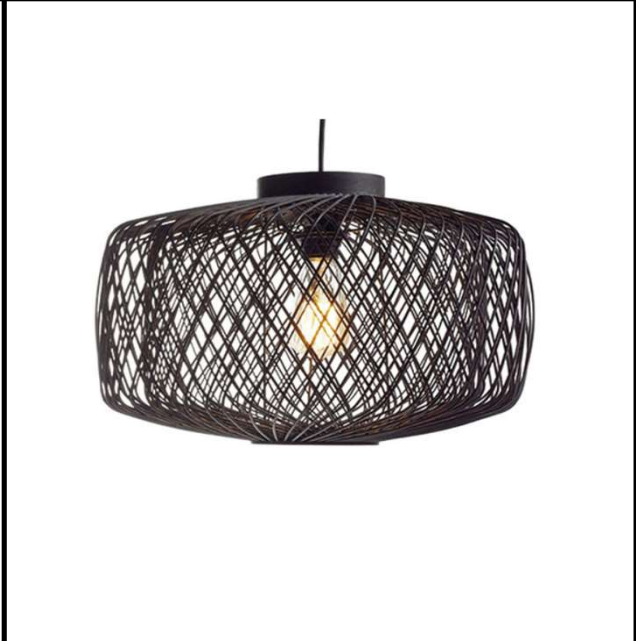

Sovitron Interior Pvt.Ltd.

Model Name	Bamboo Light / DL-BP10-12
Description	Downlighter

Technical description	Image
-----------------------	-------

Dimension	Based on Rquirement
Frame	Bamboo / Cane / Kauna
Color Tempertaure	5700K
Power	12W
Total Luminous Flux	840 lm
Efficacy	70 lm/W
IP rating	20
Color Rendering	≥80
Mounting	Pendant
Optics	E 27 Holder
Dimming	NON-Dimmable
Operating Voltage	220-240 VAC
Standard Lifetime	L70 minimum at 50,000 burning hours